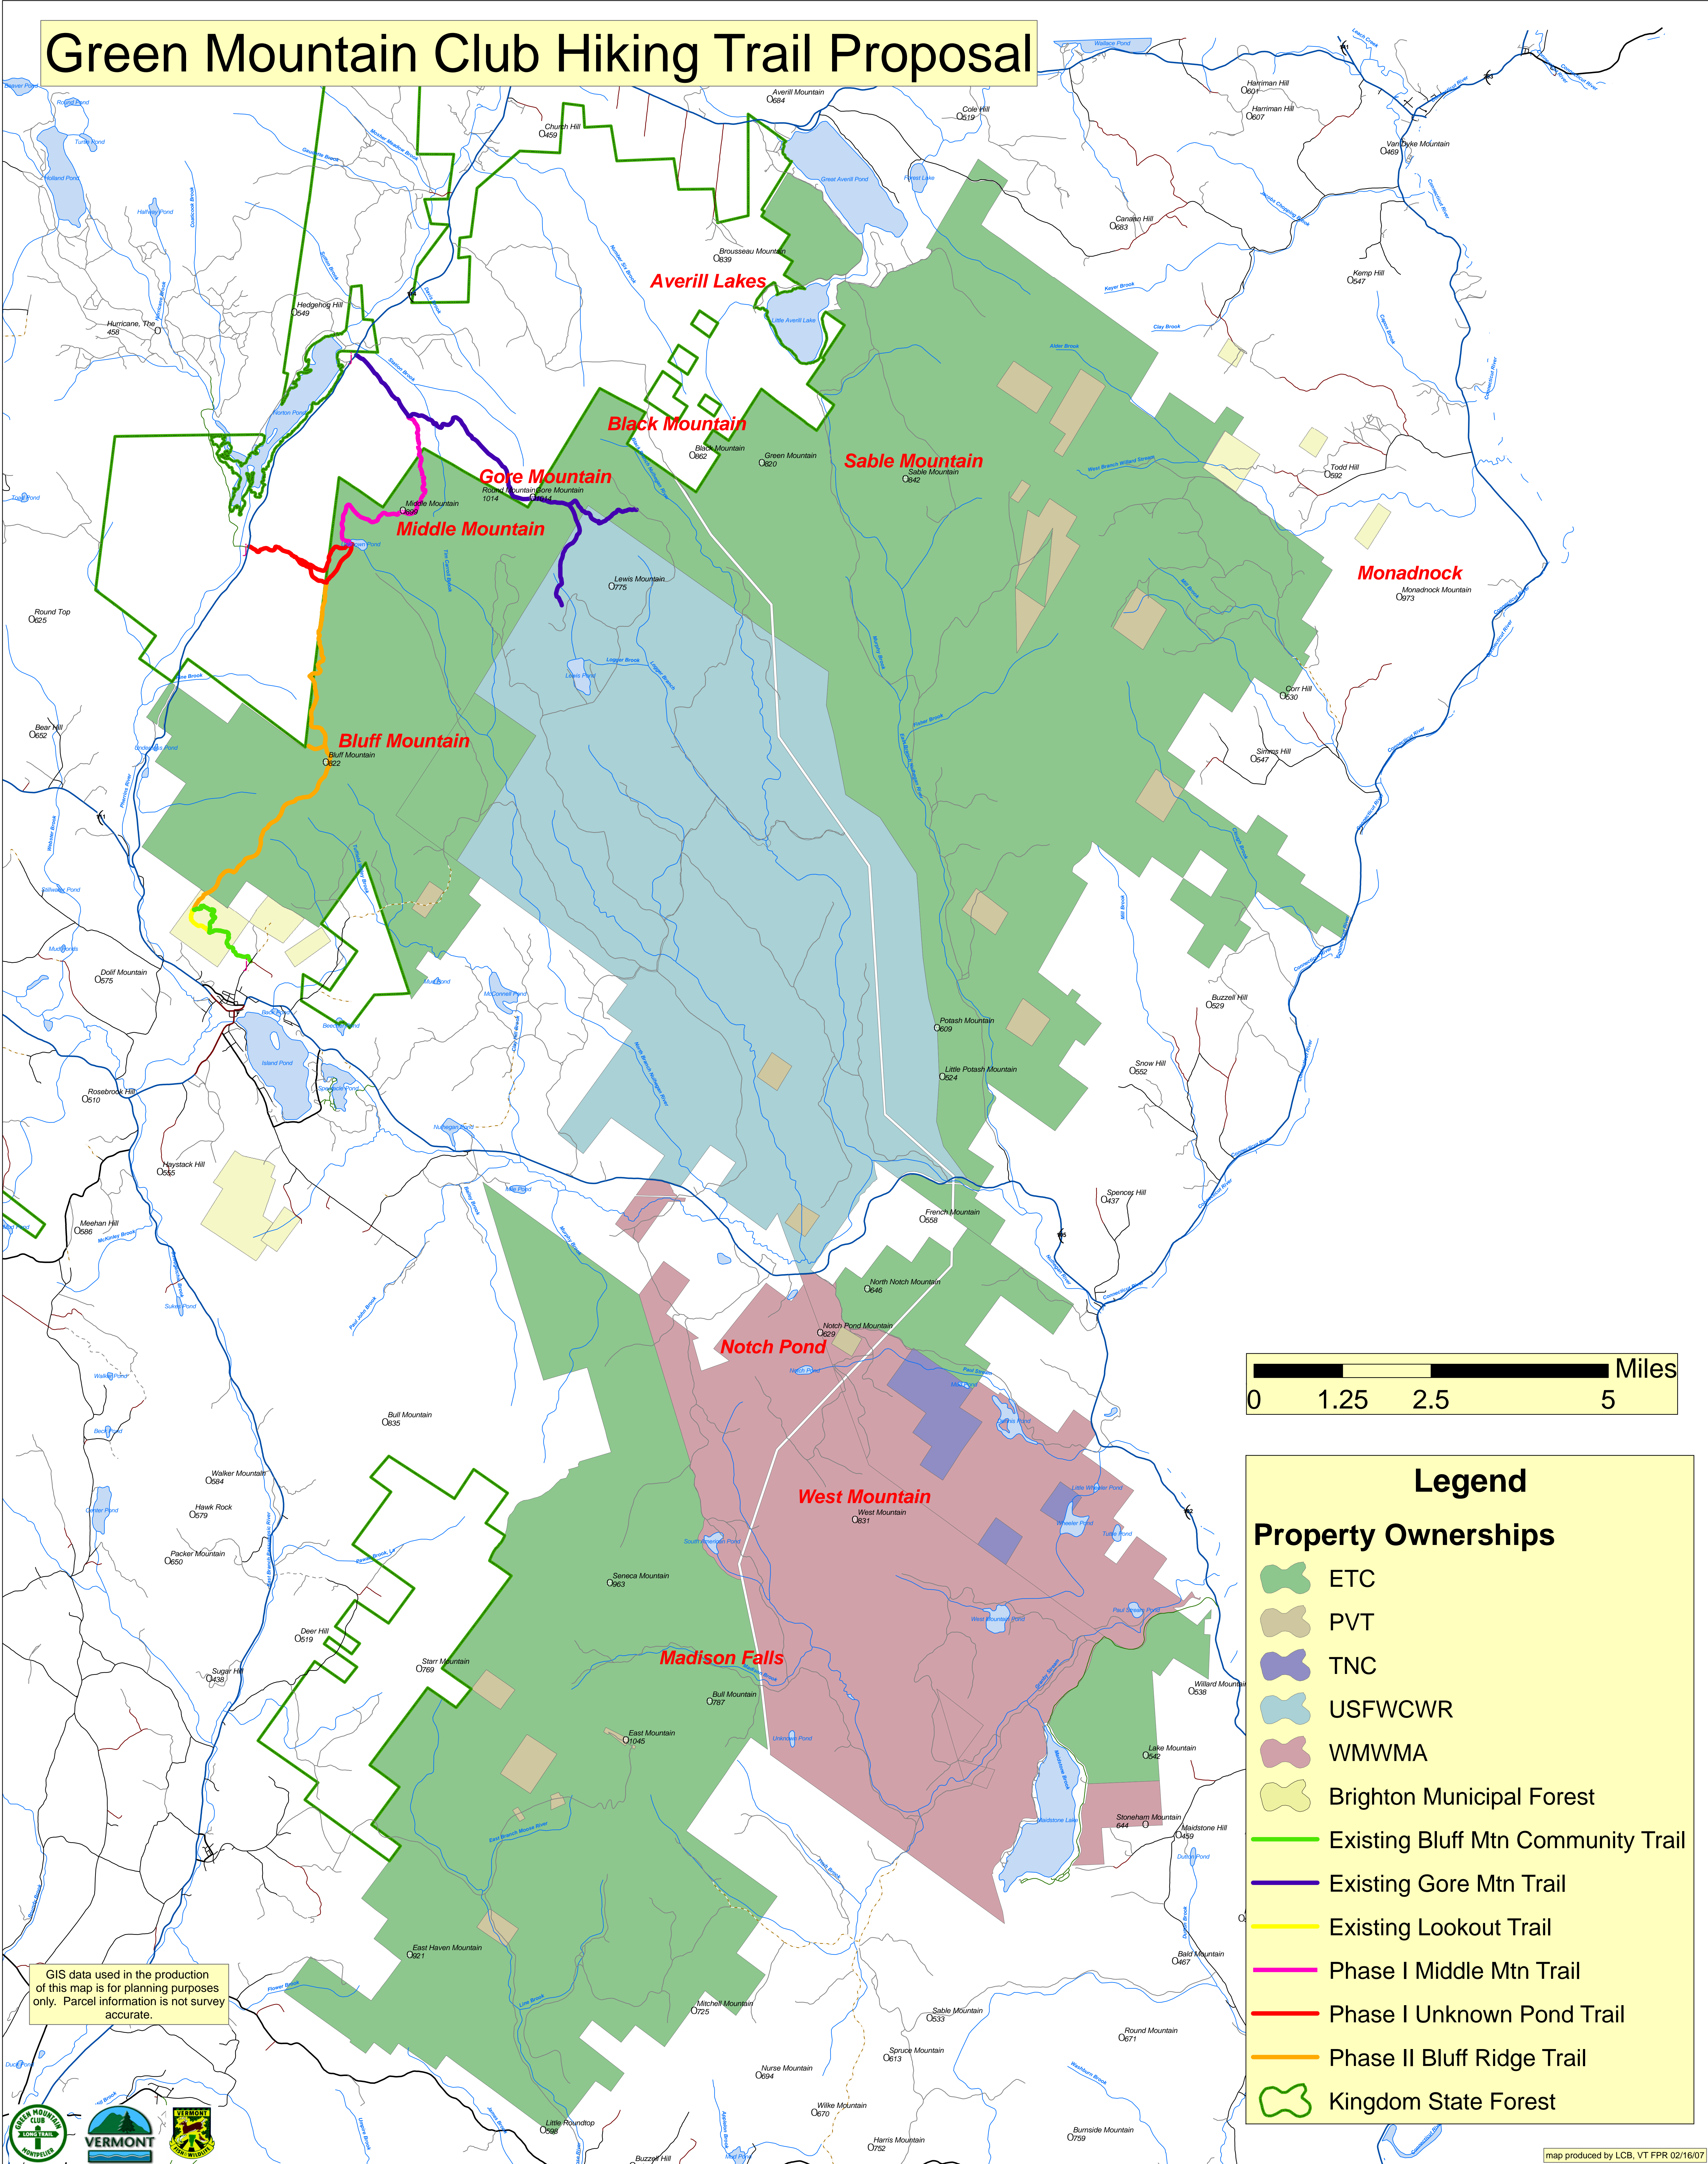

Green Mountain Club Hiking Trail Proposal

Legend

Property Ownerships

- ETC
- PVT
- TNC
- USFWCWR
- WMWMA
- Brighton Municipal Forest
- Existing Bluff Mtn Community Trail
- Existing Gore Mtn Trail
- Existing Lookout Trail
- Phase I Middle Mtn Trail
- Phase I Unknown Pond Trail
- Phase II Bluff Ridge Trail
- Kingdom State Forest

GIS data used in the production of this map is for planning purposes only. Parcel information is not survey accurate.